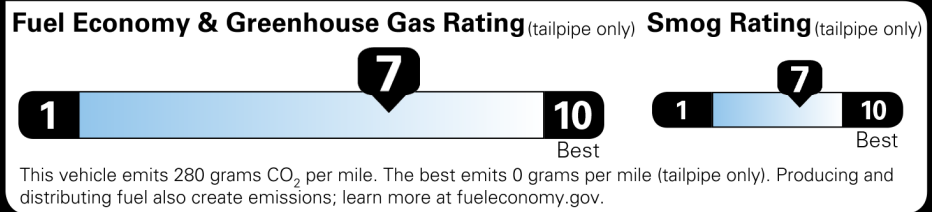

Actual results will vary for many reasons, including driving conditions and how you drive and maintain your vehicle. The average new vehicle gets 27 MPG and costs $6,500 to fuel over 5 years. Cost estimates are based on 15,000 miles per year at $2.35 per gallon. MPGe is miles per gasoline gallon equivalent. Vehicle emissions are a significant cause of climate change and smog.

fueleconomy.gov
Calculate personalized estimates and compare vehicles

DELIVERY, PROCESSING AND HANDLING FEE	1,025.00
TOTAL	$28,923.00

The New Vehicle Limited Warranty provides 3-year/36,000 mile basic coverage, 5-year/60,000 mile powertrain coverage, plus 5-year/unlimited mile corrosion perforation coverage. See Warranty and Maintenance Guide for details. An extended service contract may be available for the vehicle. Ask dealer for details. Manufacturer's suggested retail price includes manufacturer's recommended pre-delivery service. Gasoline, license and title fees, applicable federal, state and local taxes and dealer and distributor installed options and accessories are not included in the manufacturer's suggested retail price.

ToyotaCare, which covers normal factory scheduled maintenance for two years or 25,000 miles, whichever occurs first, is included as part of the sales price of the vehicle for qualifying buyers. See participating dealer for eligibility and coverage details.

Delivered by Truck to: 04315
MARINA DEL REY TOYOTA
4636 LINCOLN BOULEVARD
MARINA DEL REY CA90292

TML1E1N1S0F0W0

Not Original - Copy
Created: 2022-10-25 21:23:52 (UTC)